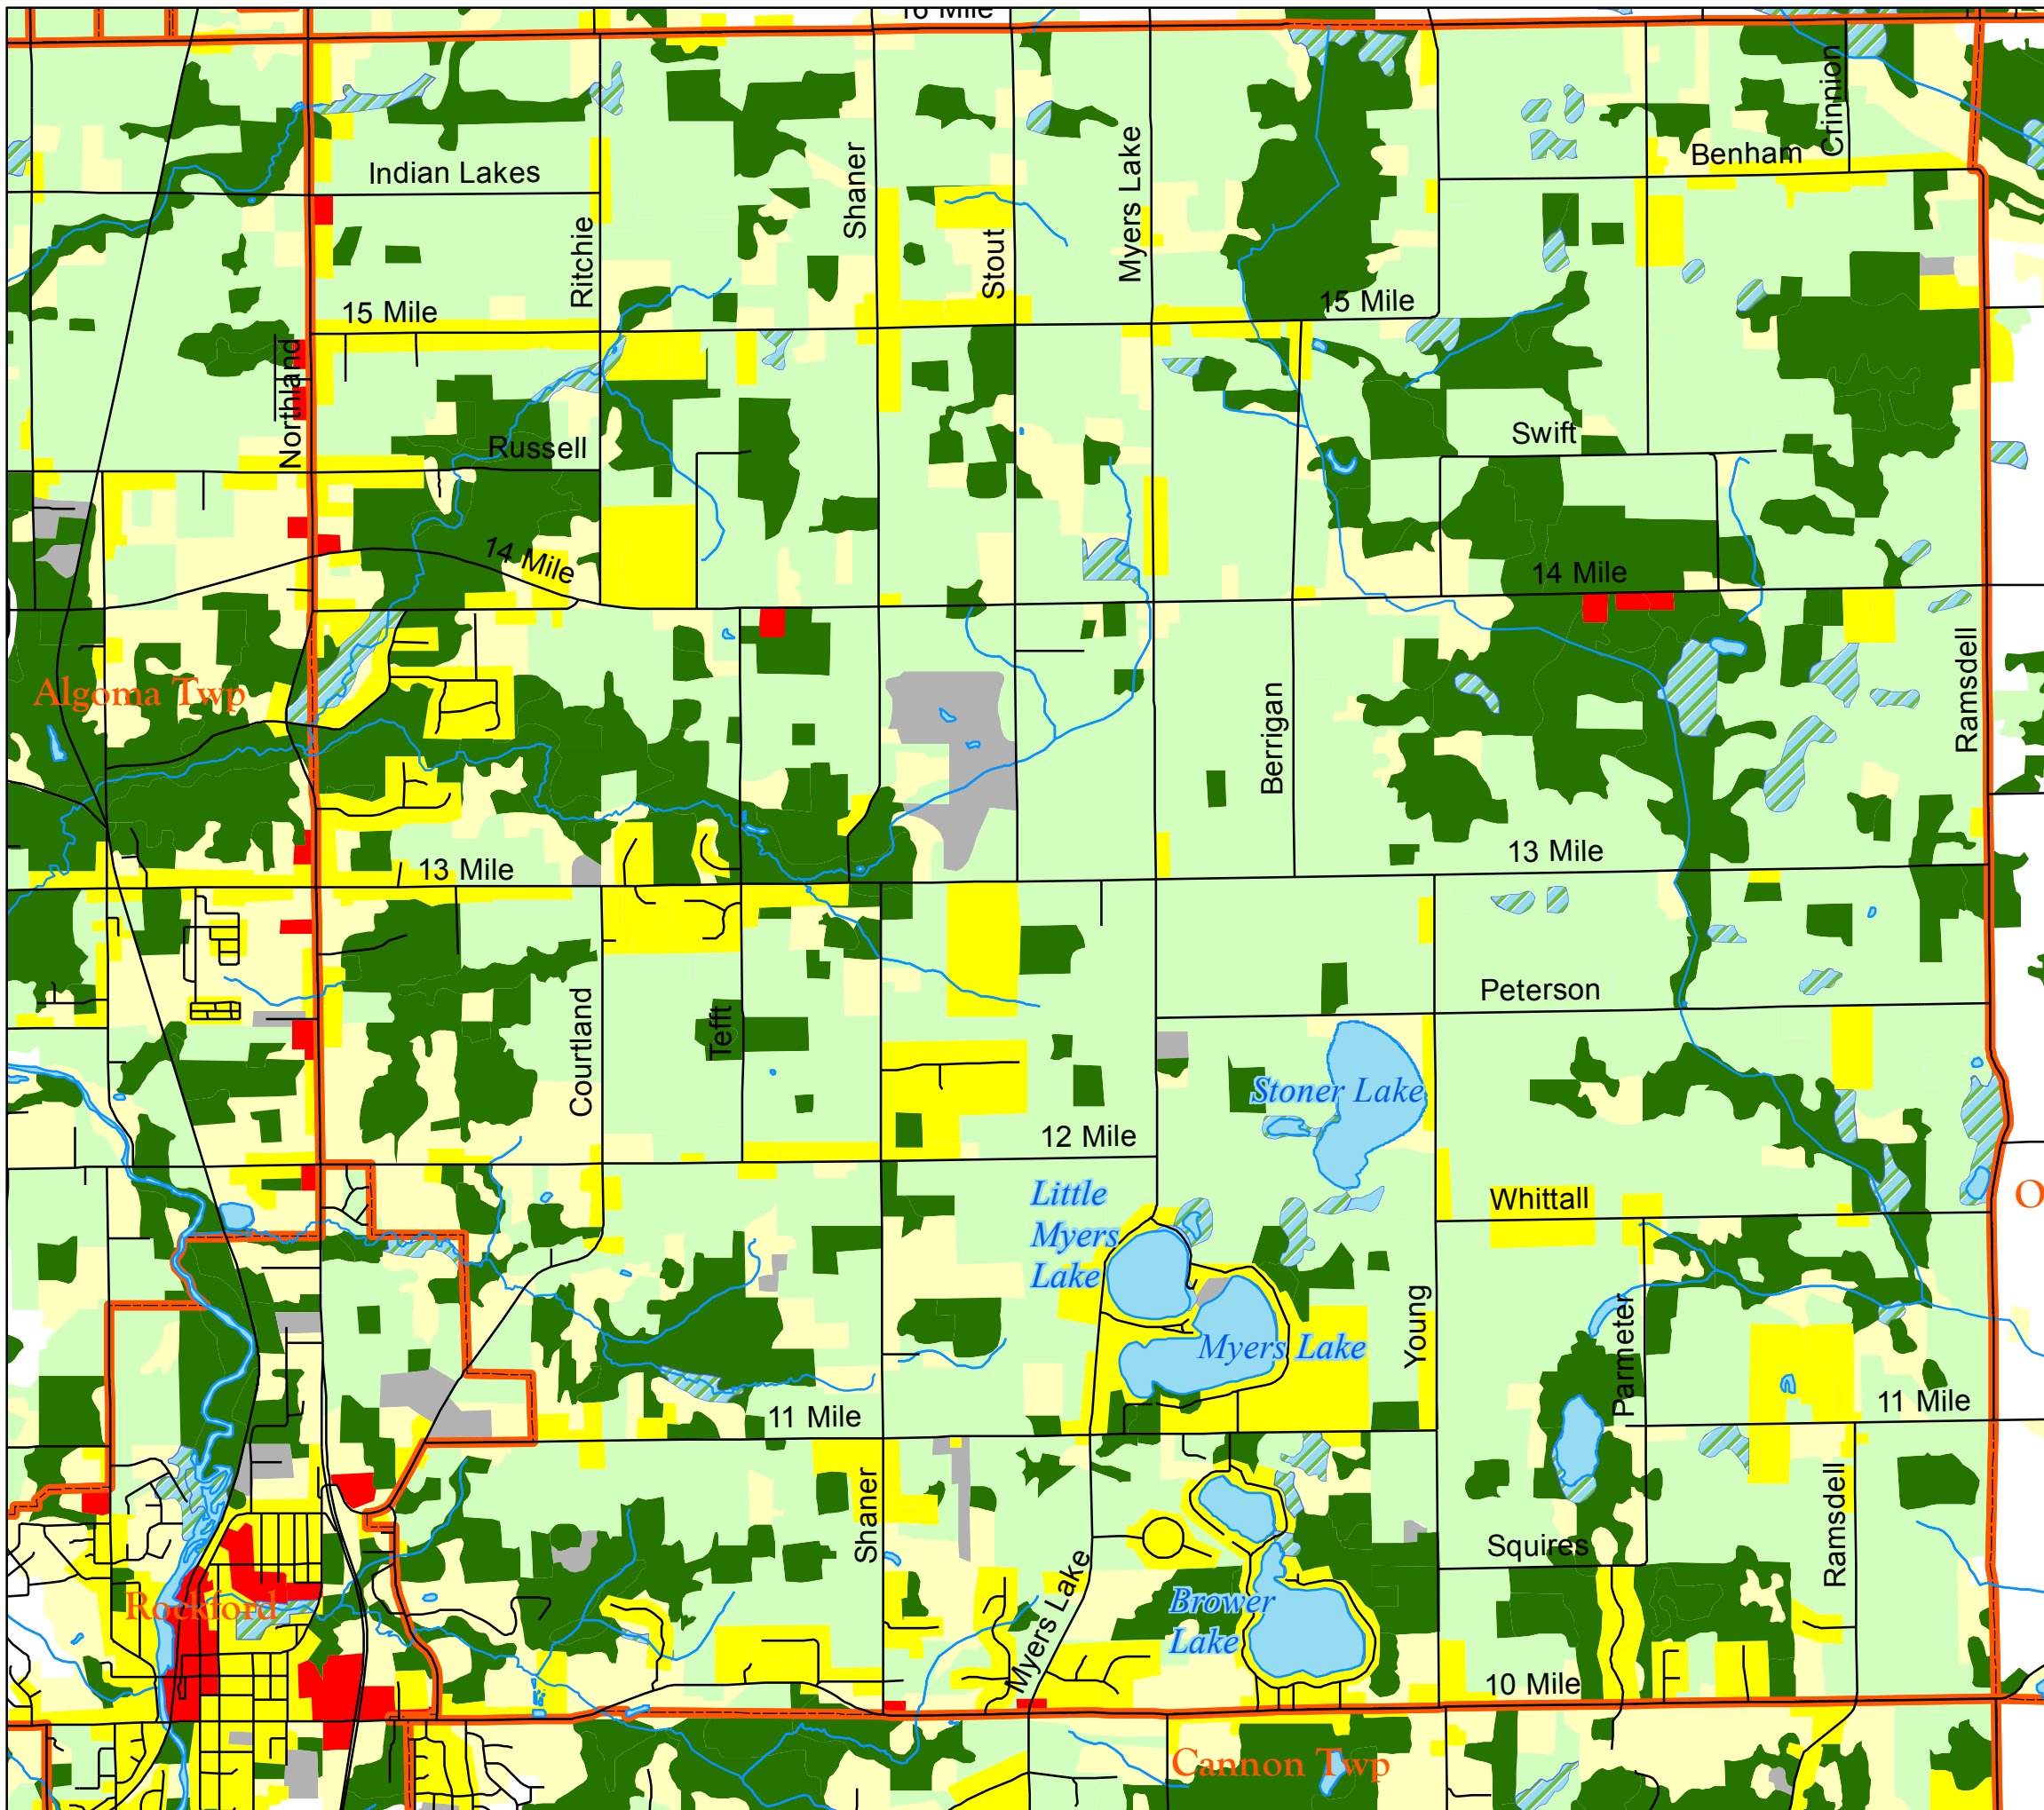

Courtland Township

Kent County Michigan

Map 6 Land Use

Legend

- Municipal Boundary
- Roads
- Streams
- Lakes

1978 Land Use w/ 2006 Update

- Residential
- Commercial
- Industrial/Transportation/Extractive
- Agriculture
- Rangeland
- Forest
- Open Water
- Wetlands

Williams & Works
engineers · planners · surveyors · a tradition of service
 616.224.1500 phone · 616.224.1501 facsimile
 549 Ottawa Avenue NW · Grand Rapids, MI 49503

Data Source: Michigan CGI