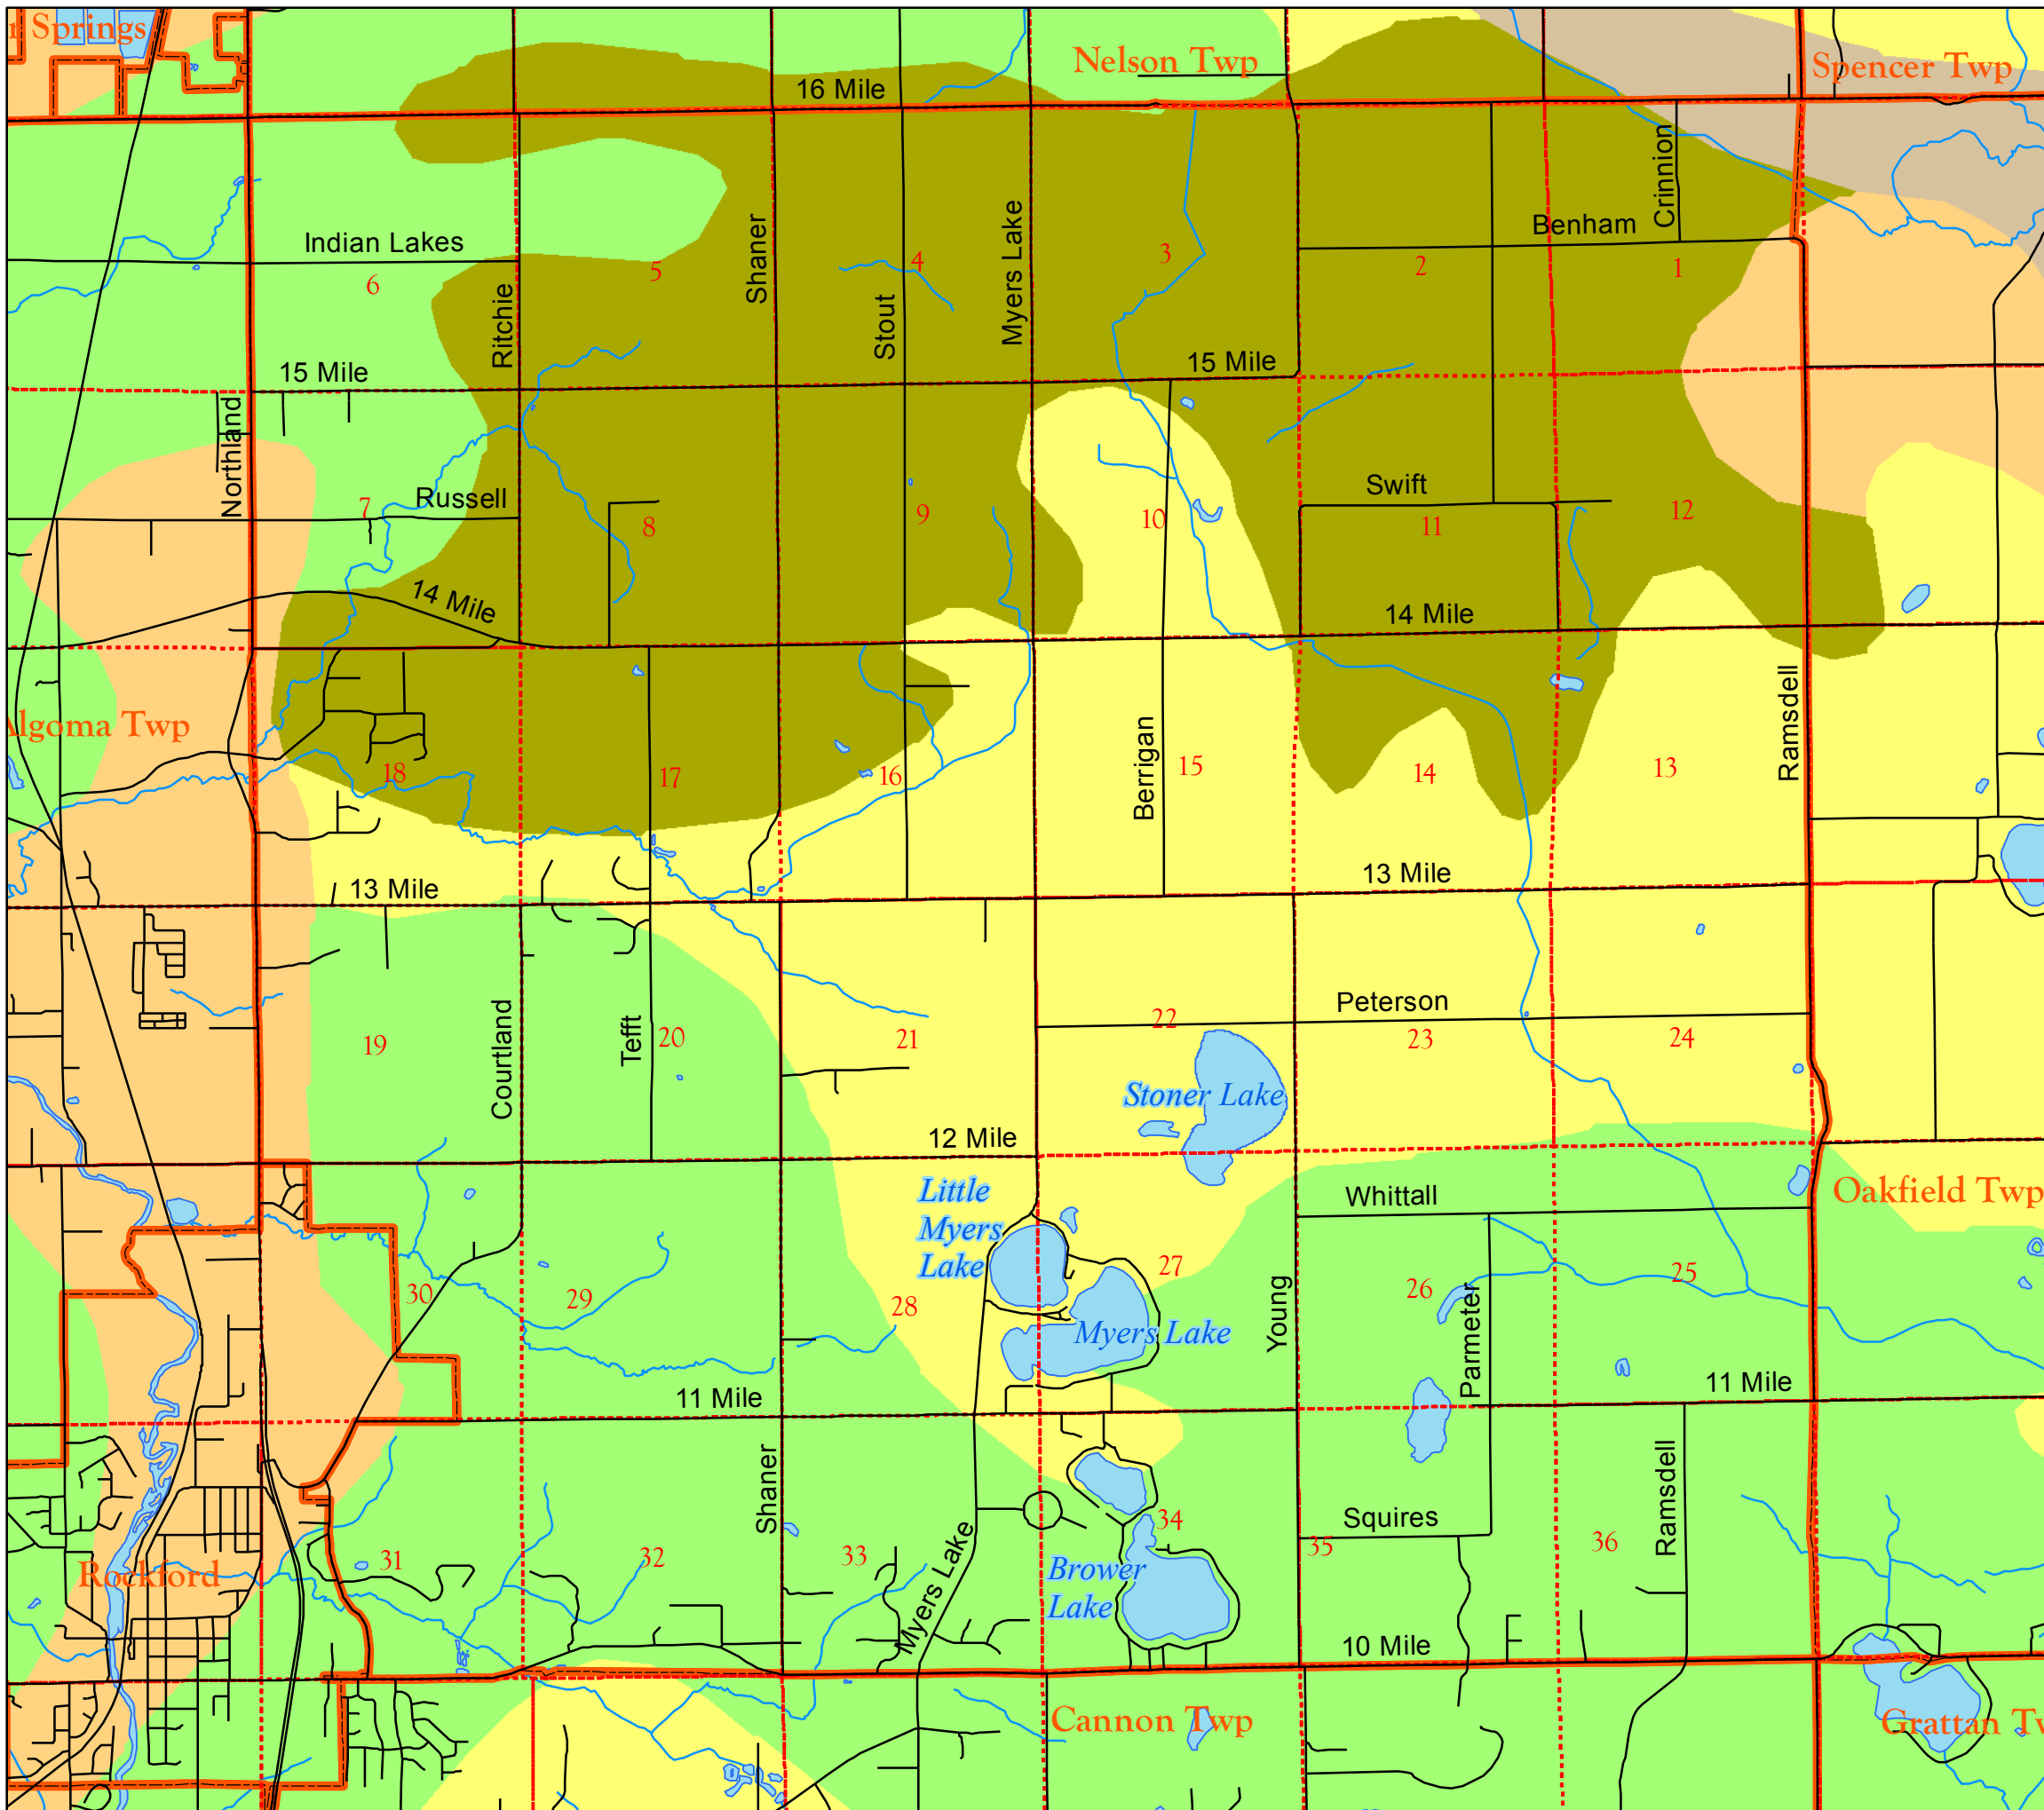

Courtland Township

Kent County Michigan

Map 3 Soils

Legend

- Municipal Boundary
- Roads
- Lakes
- Streams
- Sections

Soils

- Oakville-Tedrow-Granby (MI054)
- Plainfield-Spinks-Metea (MI037)
- Marlette-Capac-Spinks (MI036)
- Tekenink-Spinks-Arkport (MI038)
- Remus-Spinks-Coloma (MI076)

Williams & Works
engineers · planners · surveyors
a tradition of service
 616.224.1500 phone · 616.224.1501 facsimile
 549 Ottawa Avenue NW · Grand Rapids, MI 49503